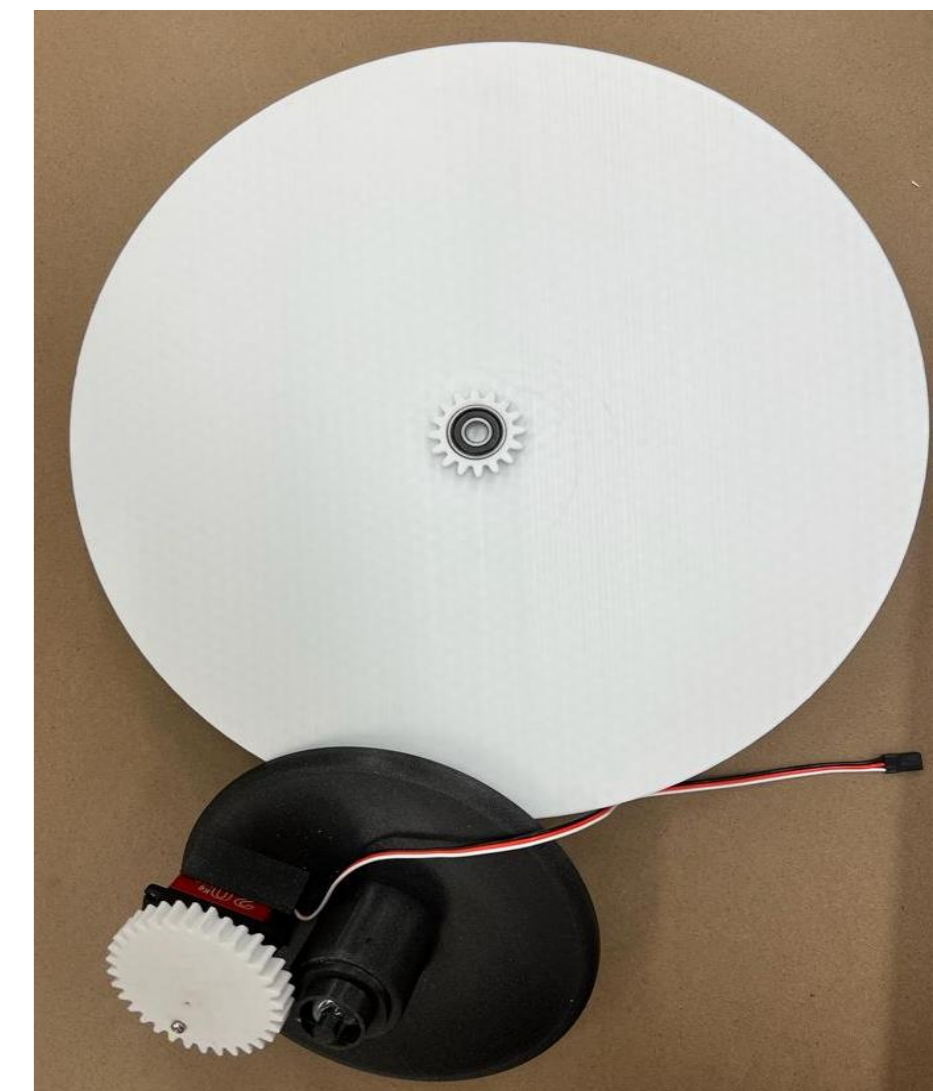

Solar Powered Smart Bin

F. Farukhnaz, O. Dumebi, S. Jialin, S. Vignesh

Model testing results

ACCURACY
91.72%

	COMPOST	METAL	RECYCLE	UNCERTAIN
COMPOST	97.4%	0%	1.3%	1.3%
METAL	1.2%	88.1%	8.3%	2.4%
RECYCLE	3.8%	3.1%	90.8%	2.3%
F1 SCORE	0.95	0.91	0.92	

System Specification:

- **Raspberry Pi:**
 - Act as the main processing unit.
 - Interface with camera and peripherals.
- **Image Processing:**
 - Identify and categorize wastes into the appropriate compartment (Compost, Recycling, or Metal and Others).
 - 84% classification accuracy.
- **Servo Motor:**
 - Rotate the bin to the correct compartment before disposing waste.
 - Sort one object at a time.
 - 20 kg weight capacity.
- **Solar Panel:**
 - Gather solar energy and store it in the onboard 12V battery.
 - Power components through switching regulators.
- **Wireless reporting system:**
 - Send a text notifying users when a compartment is full and requires maintenance.

- 3D printed gears, shafts, and plate to allow the 180 degrees servo to rotate 360 degrees.
- Categorize and monitor each compartment using IR sensors.

Safety:

- **Fuse:** Overcurrent Protection for electrical equipment
- **Voltage Regulator:** Maintains an optimal fixed output voltage
- **Charge Controller:** Keeps the battery from overcharging.