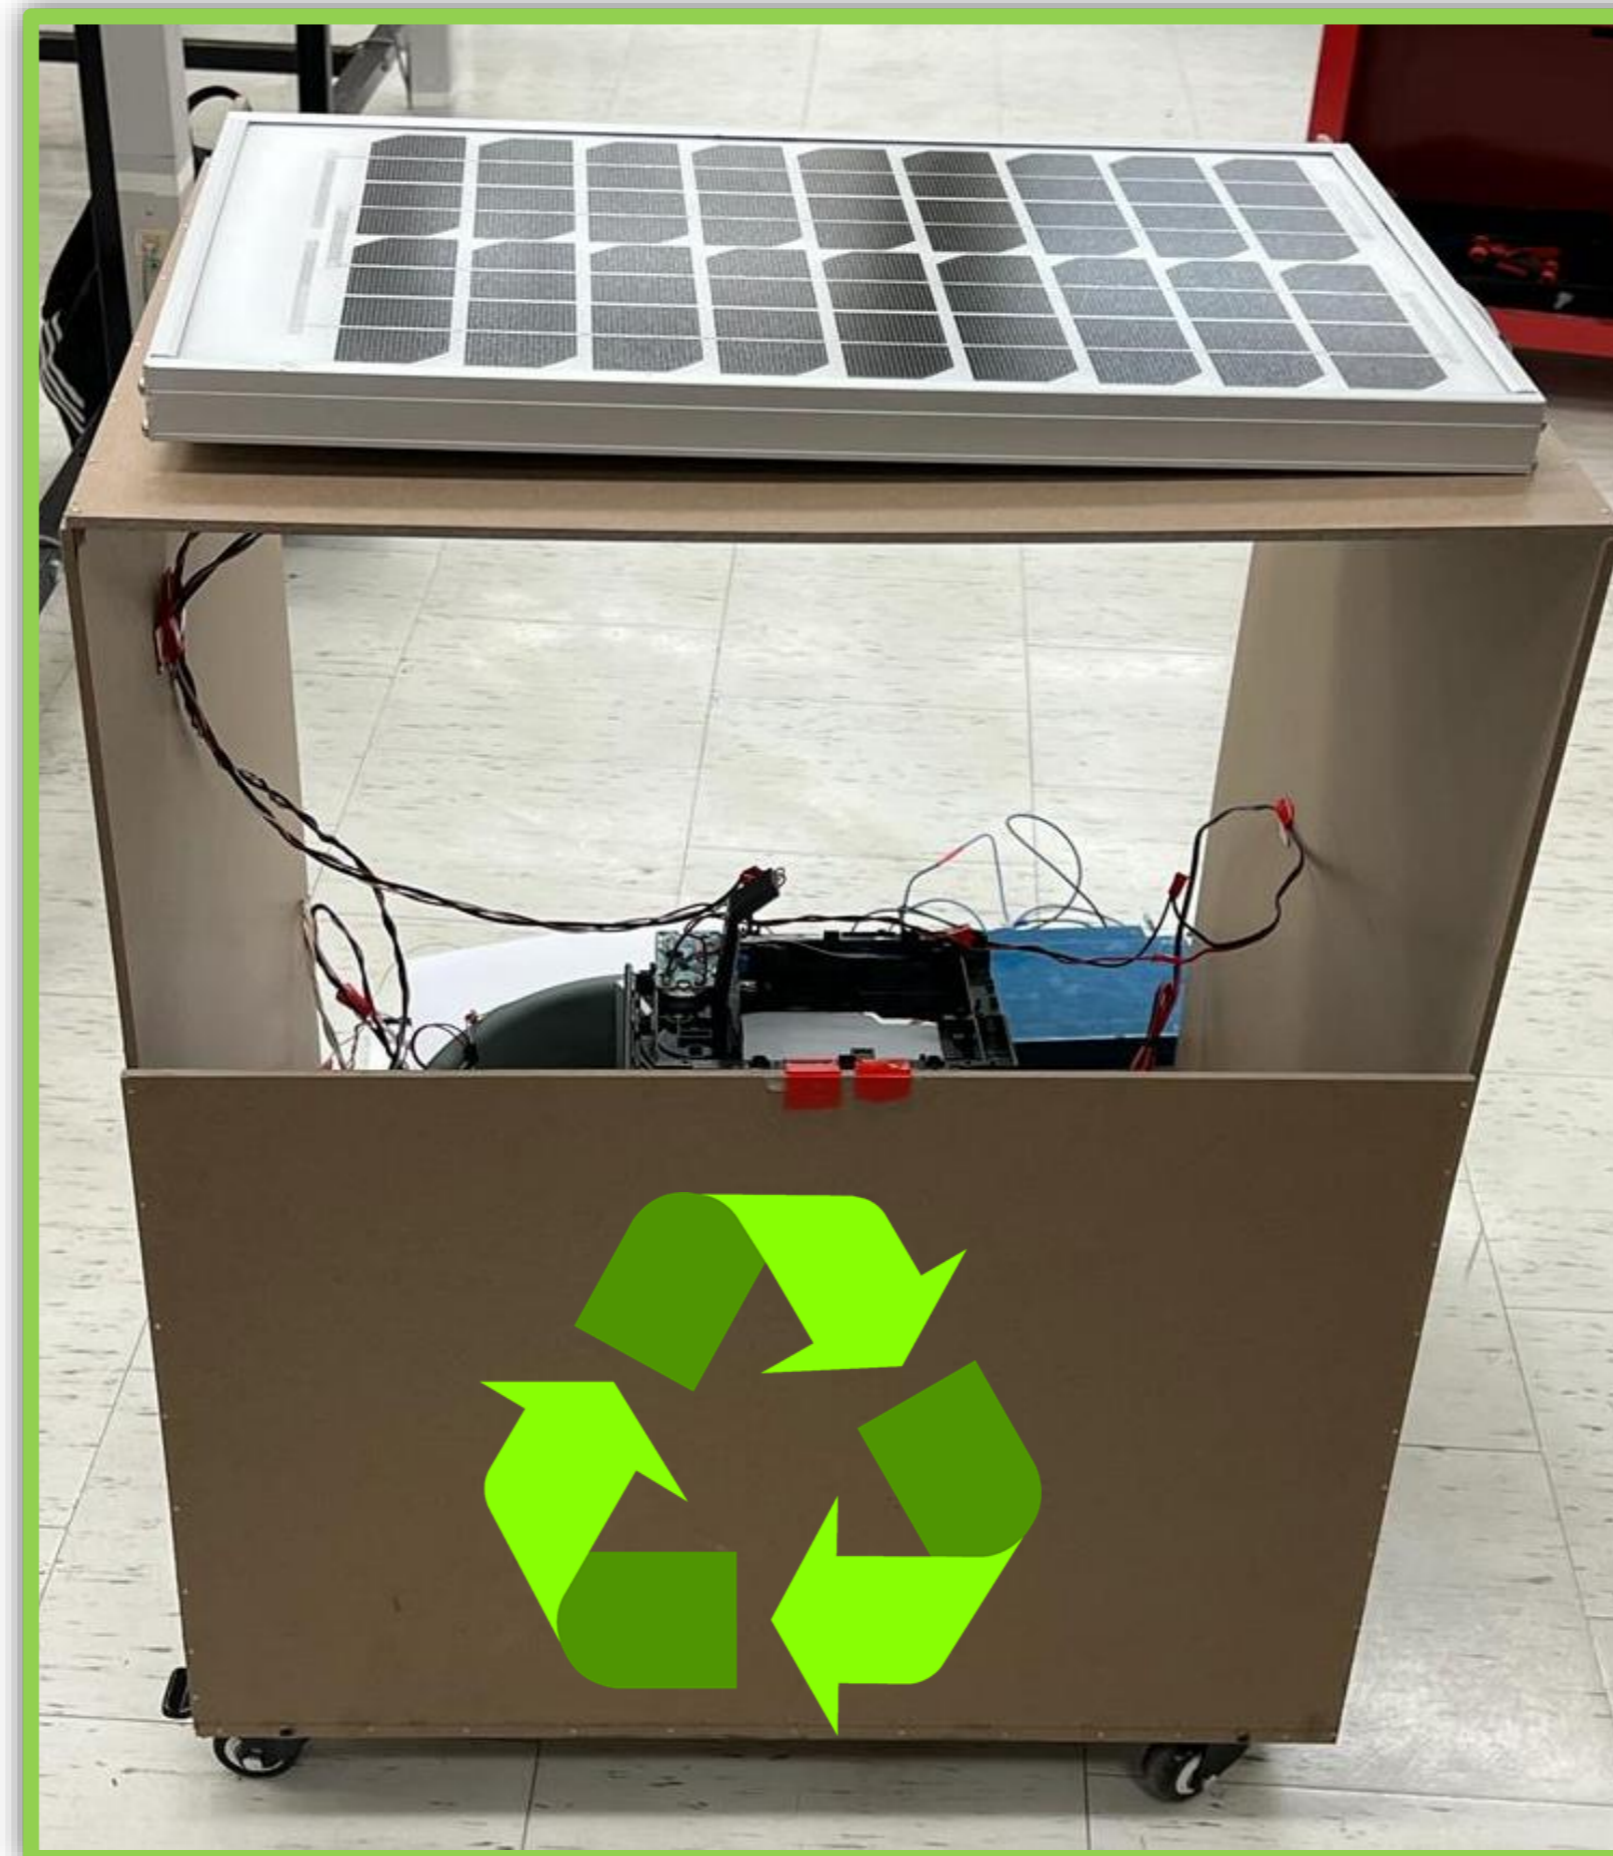

Solar Powered Smart Bin

F. Farukhnaz, O. Dumebi, S. Jialin, S. Vignesh

Model testing results

ACCURACY
91.72%

	COMPOST	METAL	RECYCLE	UNCERTAIN
COMPOST	97.4%	0%	1.3%	1.3%
METAL	1.2%	88.1%	8.3%	2.4%
RECYCLE	3.8%	3.1%	90.8%	2.3%
F1 SCORE	0.95	0.91	0.92	

Problem:

- Contaminated waste is still prevalent in waste sorting facilities.
- This is despite efforts to increase public awareness about recycling, reusing and sorting of waste.
- Probable cause: People lack the knowledge or will to properly sort their waste.
- Proposed solution: To minimize contaminated waste, proper waste management must be carried out at the source.

System Specification:

- **Raspberry Pi:**
 - Act as the main processing unit.
 - Interface with camera and peripherals.
- **Image Processing:**
 - Identify and categorize wastes into the appropriate compartment (Compost, Recycling, or Metal and Others).
 - 84% classification accuracy.
- **Servo Motor:**
 - Rotate the bin to the correct compartment before disposing waste.
 - Sort one object at a time.
 - 20 kg weight capacity.
- **Solar Panel:**
 - Gather solar energy and store it in the onboard 12V battery.
 - Power components through switching regulators.
- **Wireless reporting system:**
 - Send a text notifying users when a compartment is full and requires maintenance.

Objectives:

- Use or repurpose recycled materials and keep the overall budget < \$350.
- Power the entire system via solar panels.
- Communicate the status of the bin to an external device wirelessly.

Sorting Device: